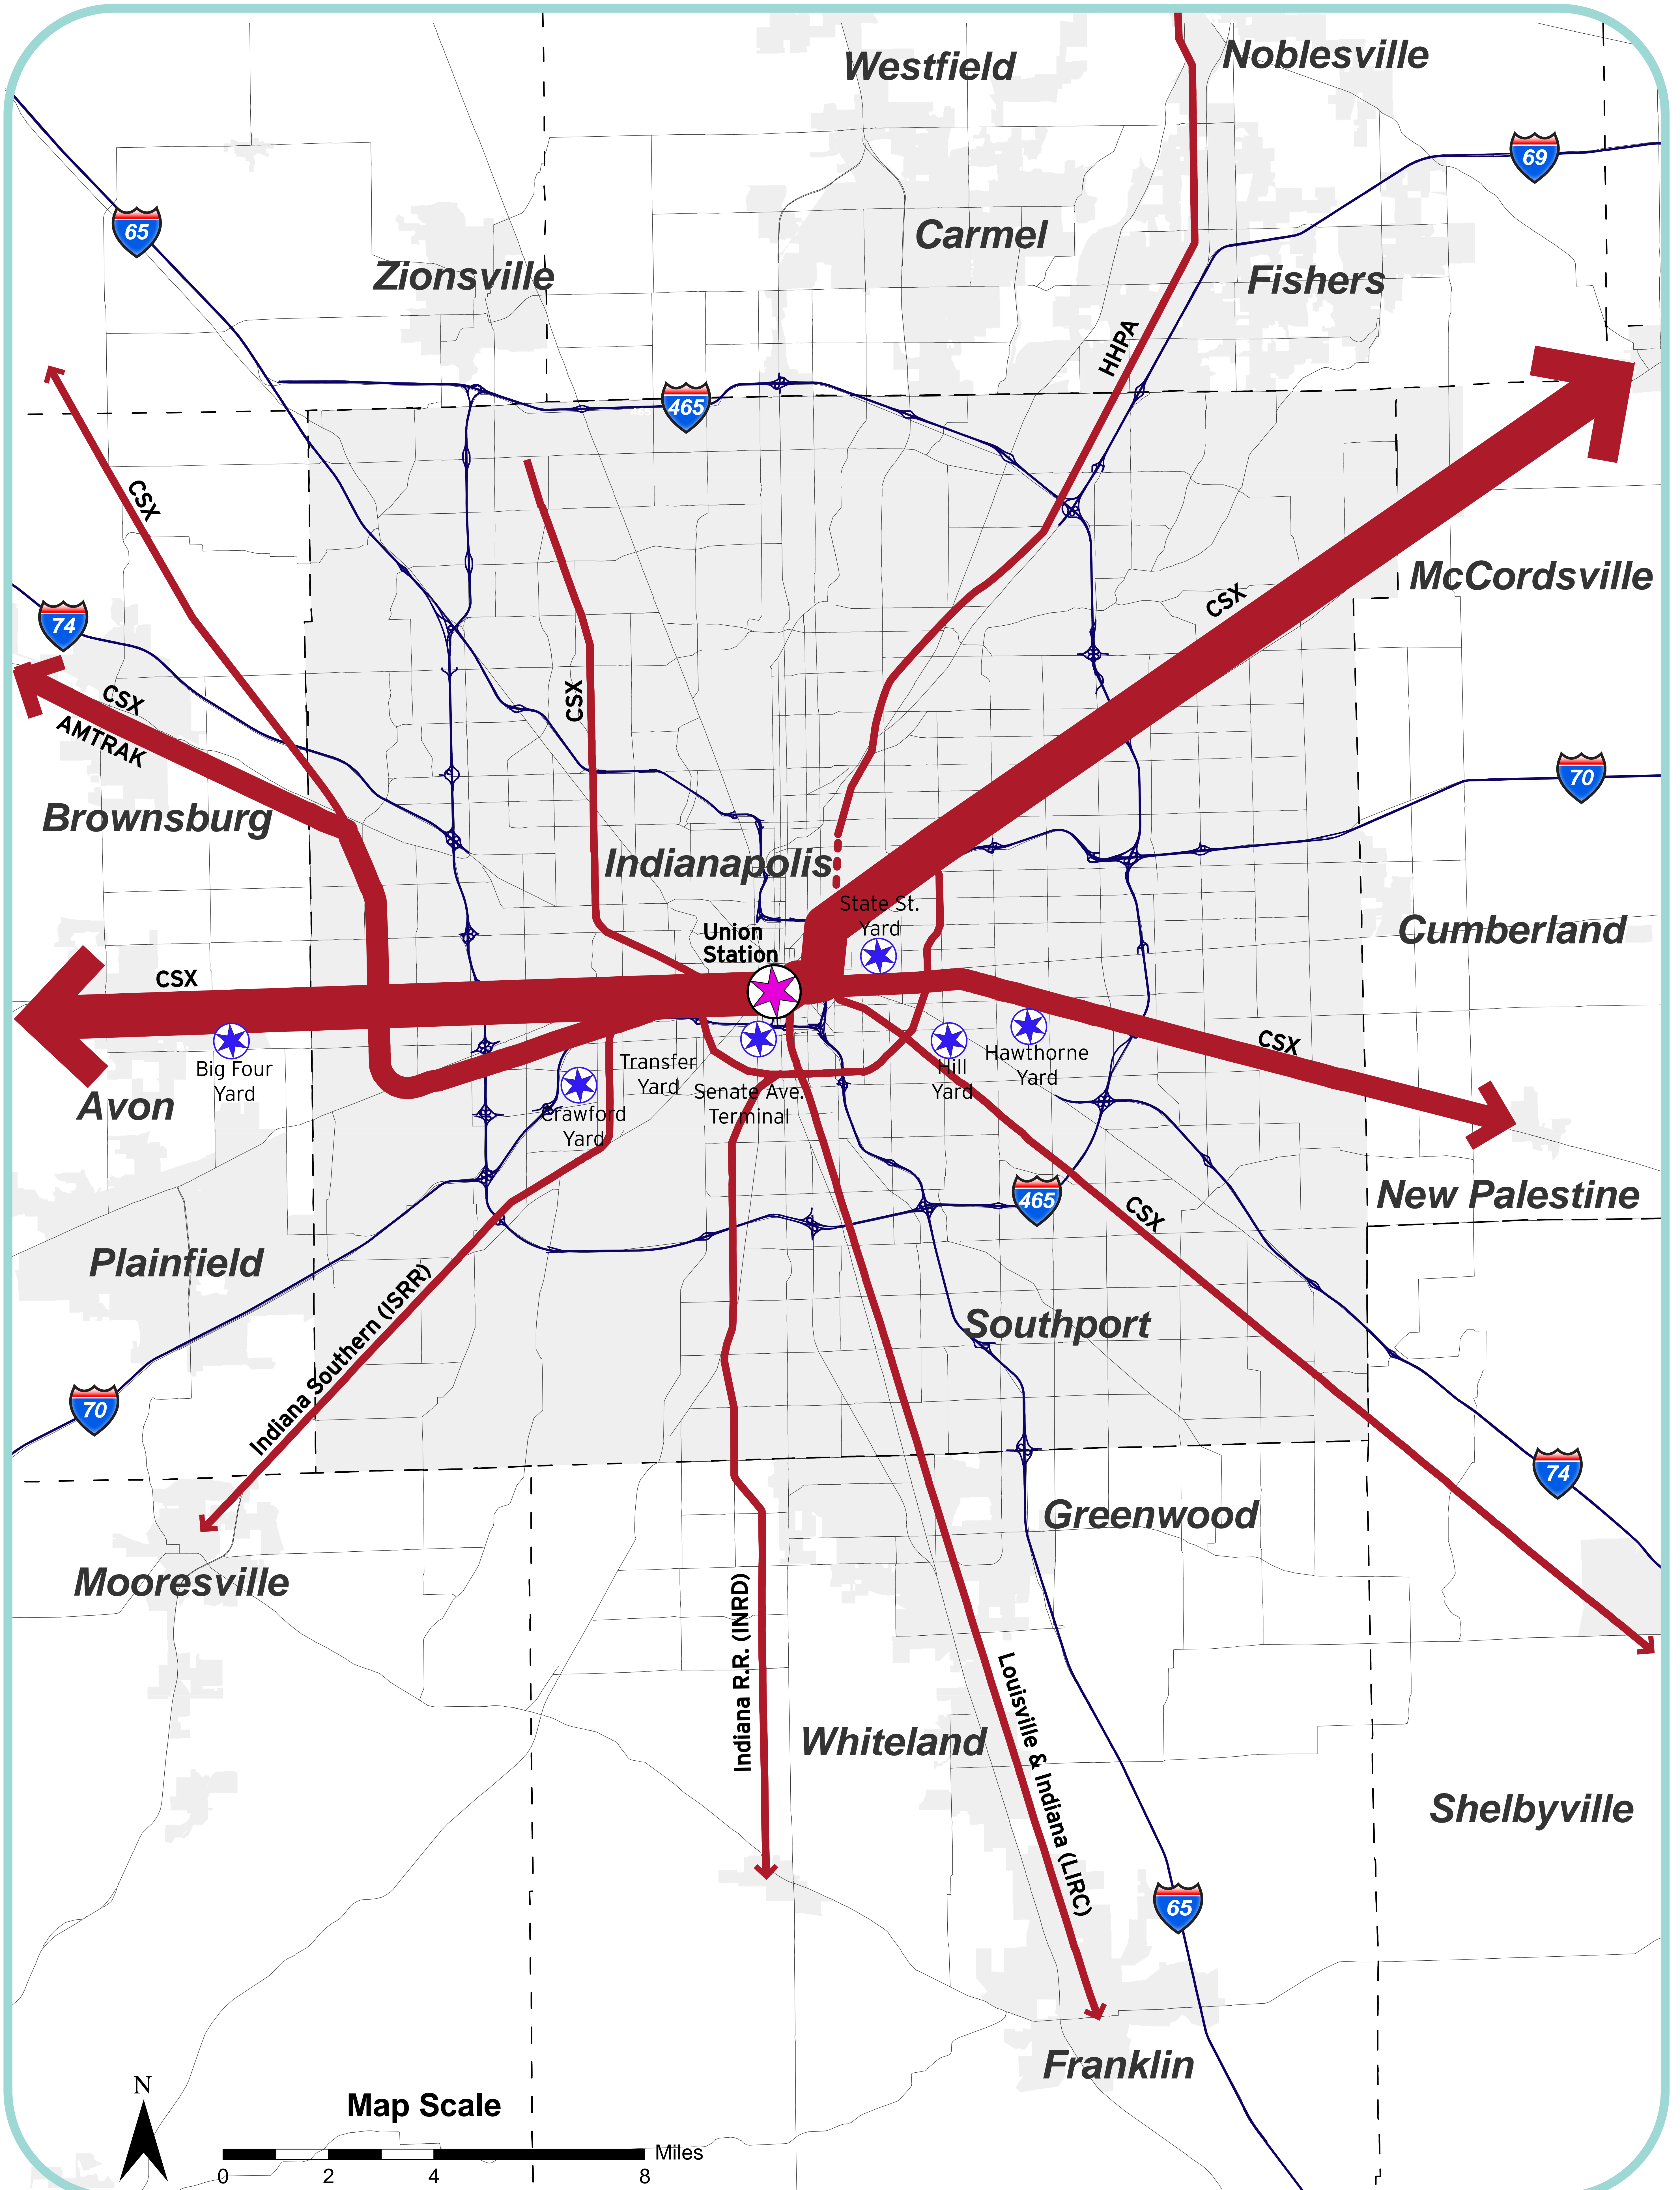

INDY CONNECT
CENTRAL INDIANA'S
TRANSPORTATION INITIATIVE

Regional Freight Rail Volumes

Legend

- Freight Main Line
- Low Volume Freight
- Major Roadways
- Major Rail Yards
- Medium Volume Freight
- Interstate Highways
- Union Station
- County Boundaries